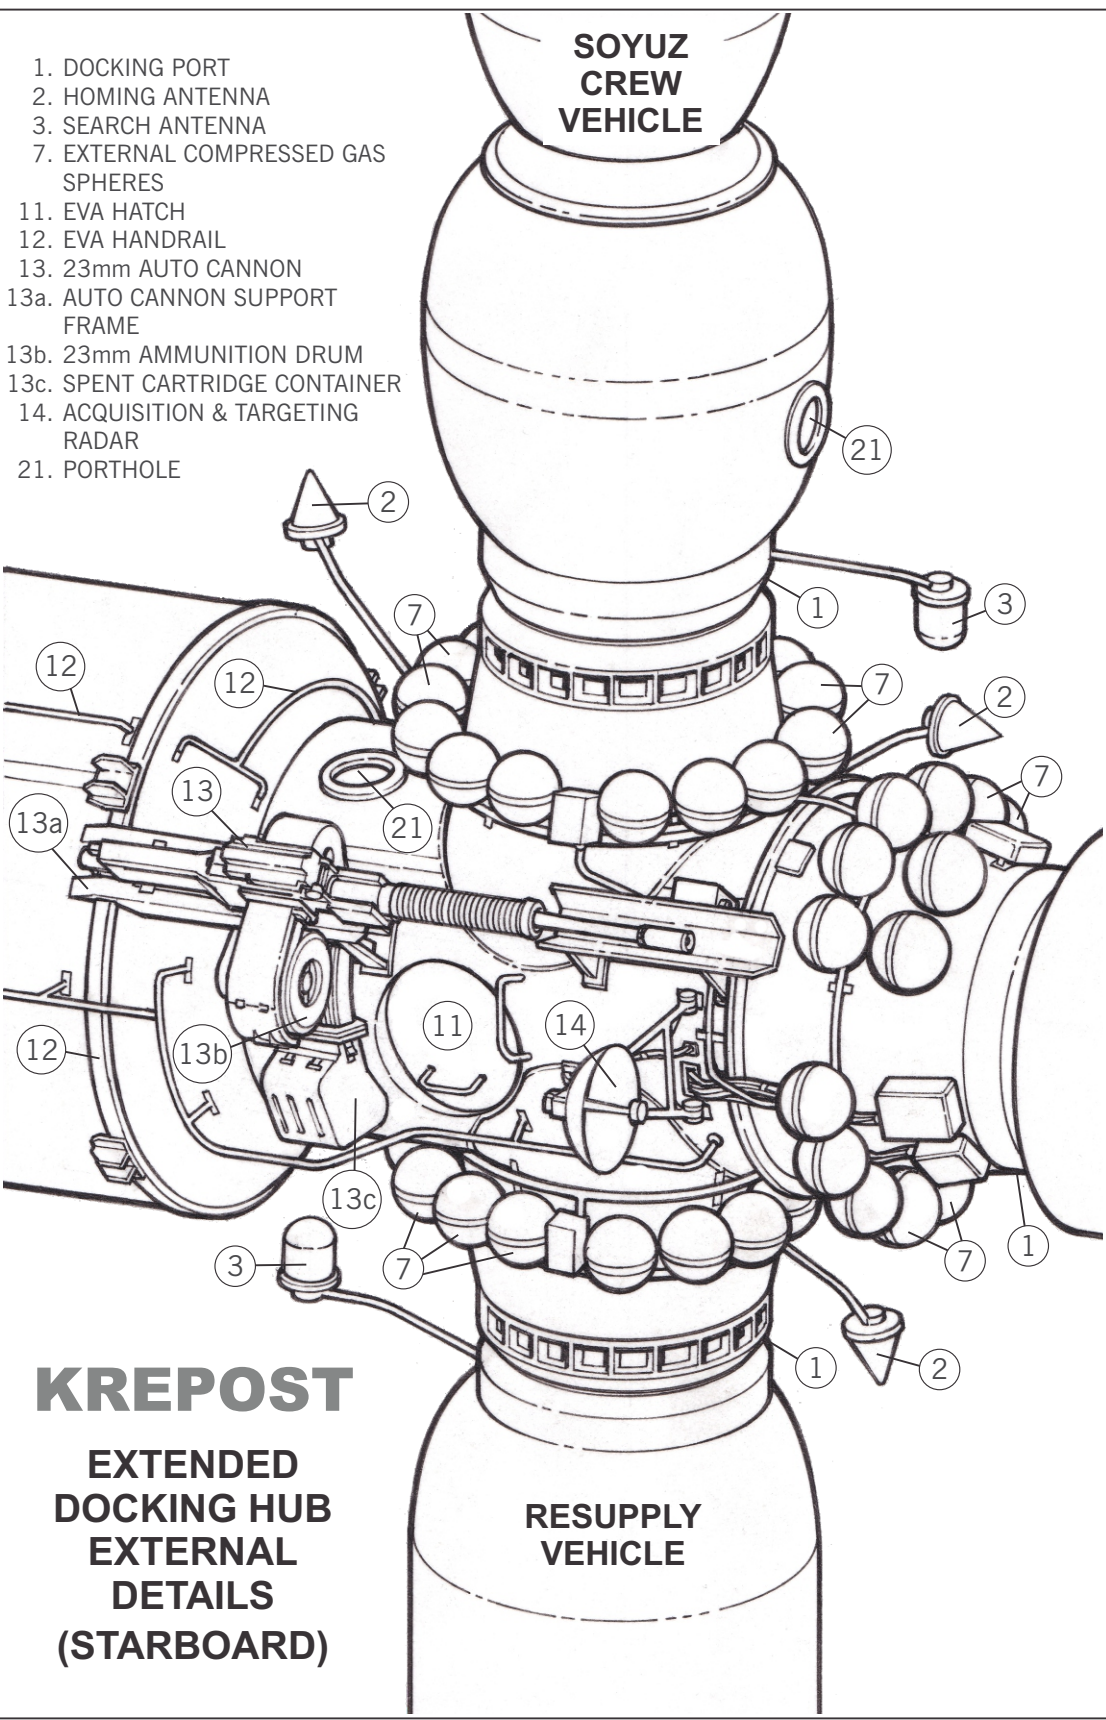

1. DOCKING PORT
2. HOMING ANTENNA
3. SEARCH ANTENNA
7. EXTERNAL COMPRESSED GAS SPHERES
11. EVA HATCH
12. EVA HANDRAIL
13. 23mm AUTO CANNON
- 13a. AUTO CANNON SUPPORT FRAME
- 13b. 23mm AMMUNITION DRUM
- 13c. SPENT CARTRIDGE CONTAINER
14. ACQUISITION & TARGETING RADAR
21. PORTHOLE

KREPOST
EXTENDED DOCKING HUB
EXTERNAL DETAILS
(STARBOARD)

**SOYUZ
 CREW
 VEHICLE**

**RESUPPLY
 VEHICLE**